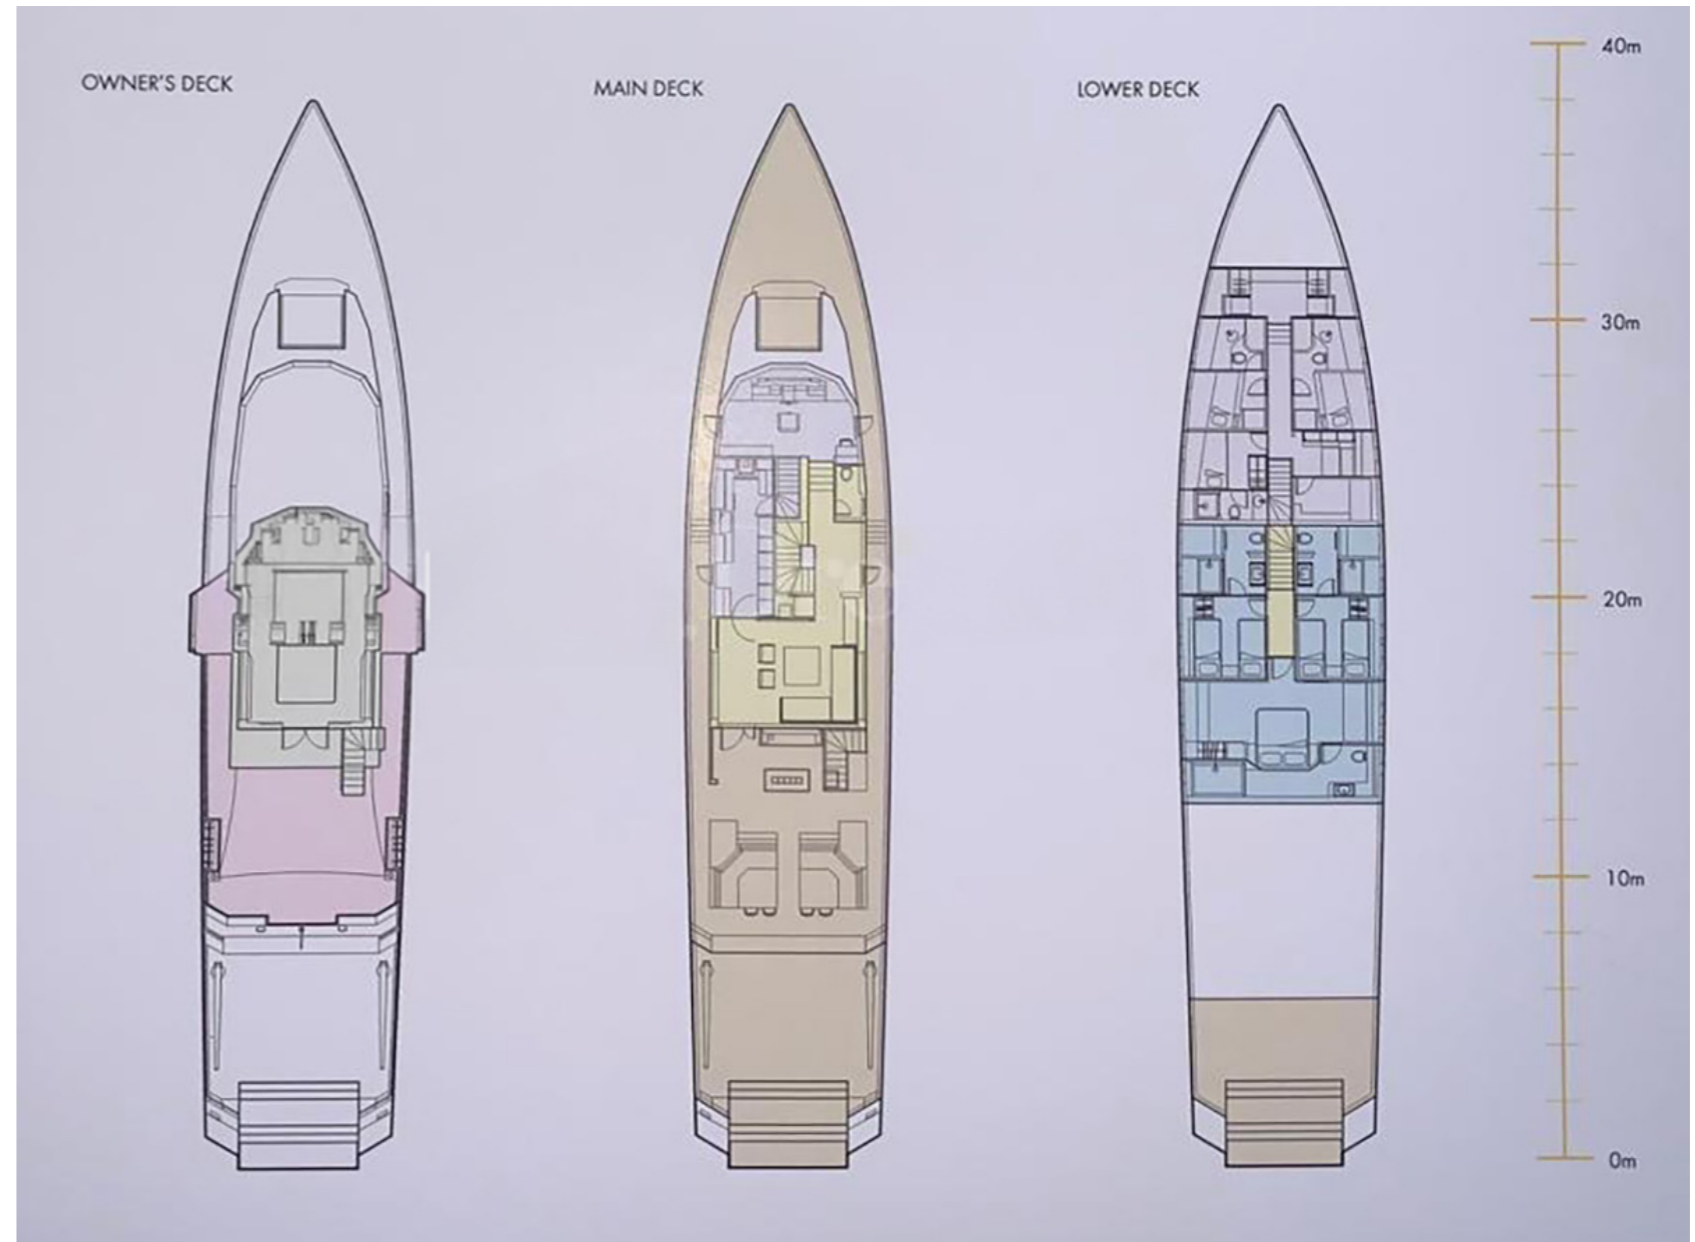

Tansu | CUDA CLASS 124

Tansu | CUDA CLASS 124

Tansu | CUDA CLASS 124

LENGTH
37.92M / 124' 4"

BEAM
7.40M / 24' 2"

YEAR
2015

MAXIMUM SPEED (up to)
15 KNOTS

PRINCIPAL DIMENTIONS

Length overall	37.92m / 124'4"
Beam	7.40m / 24'2"
Draft	1.82m / 5'97"
Accommodation	Up to 9 guests 2 double master state rooms and 2 twin cabins, all en-suite

#SEEKTHESUN

Tansu

CUDA CLASS 124

SEASON RATES