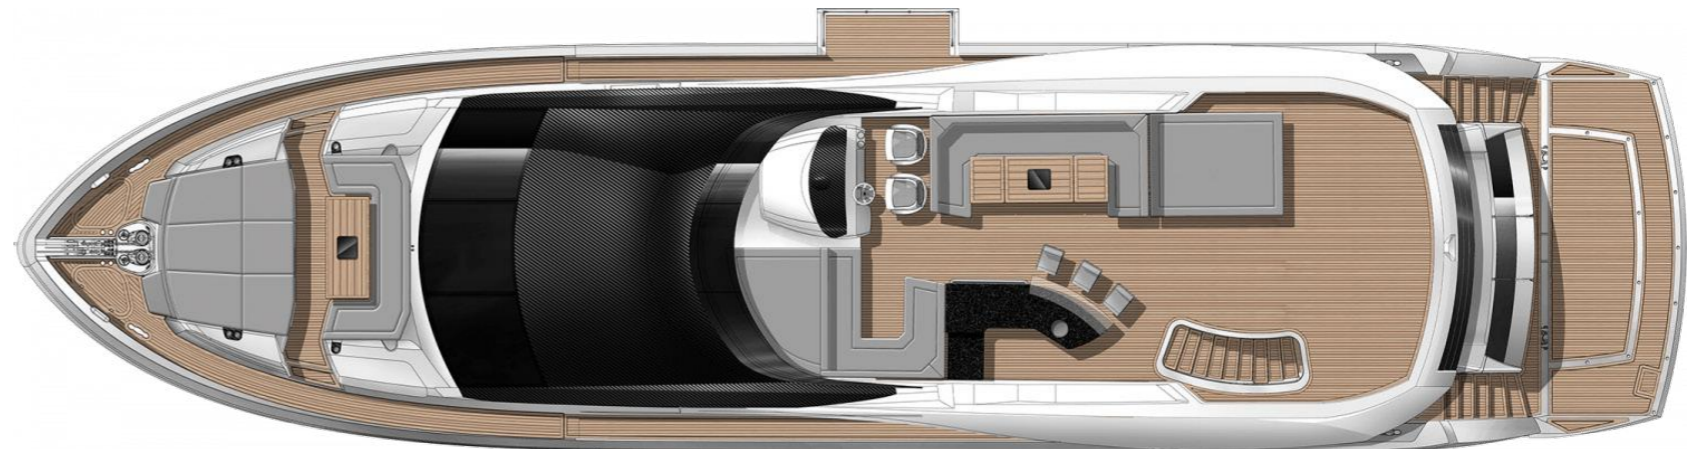

LENGTH
26.30M / 86' 3"

BEAM
6.47M / 21' 3"

RANGE (up to)
1,300 NAUTICAL MILES

MAXIMUM SPEED (up to)
30 KNOTS

PRINCIPAL DIMENTIONS

Length overall	26.30m / 86'3"
Beam	6.47m / 21'3"
Draft	1.95m / 6'5"
Displacement	67,000kg / 147,710lb
Accommodation	Up to 8 guests & up to 4 crew members
Day charter guests	Up to 12 guests & up to 4 crew members

FUEL, WATER & ENGINES

Fresh water capacity	1,400 litres / 370 US gal.
Black water capacity	435 litres / 115 US gal.
Fuel capacity	11,000 litres / 2,907 US gal.
Engine options	Up to 2 x 1950PS
Performance	Up to 30 knots
Range @ 12 knots	Up to 1,300 nautical miles
Drives	Shafts