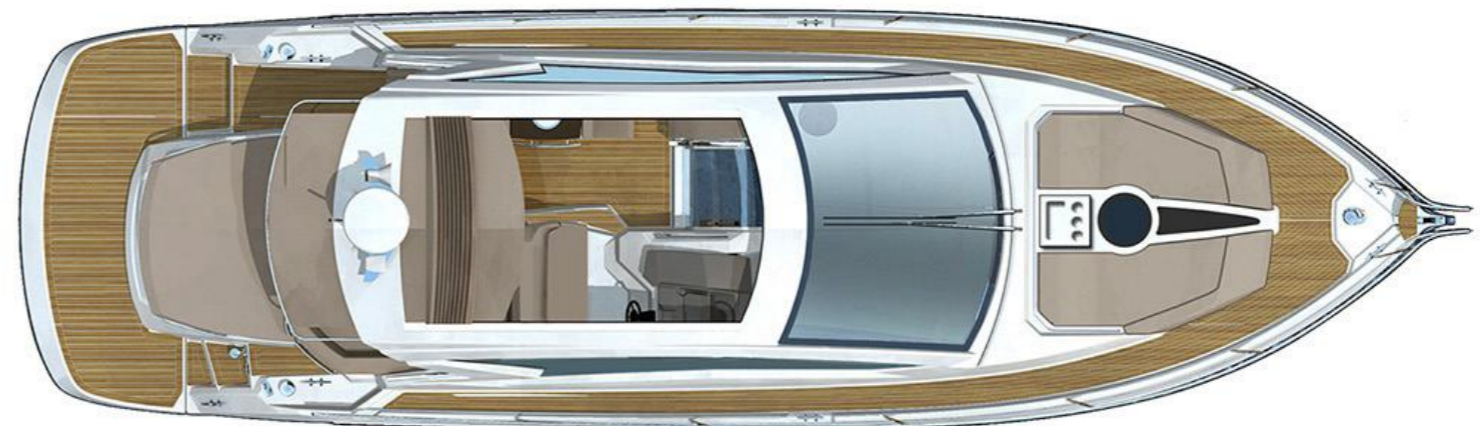

LENGTH
13.82 m

BEAM
4.06 m

Year
2022

Max Speed
29 KNOTS

PRINCIPAL DIMENTIONS

Length overall	13.82m
Beam	4.06 m
Draft	0.96 m
Accommodation	Up to 12 day guests
Crew	3

FUEL, WATER & ENGINES

Engine(s) Make	Volvo Penta
Engine(s) Model	2 x 400 HP
Water Tank	66 Gal
Fuel Tank	206 Gal
Fuel Type	Diesel