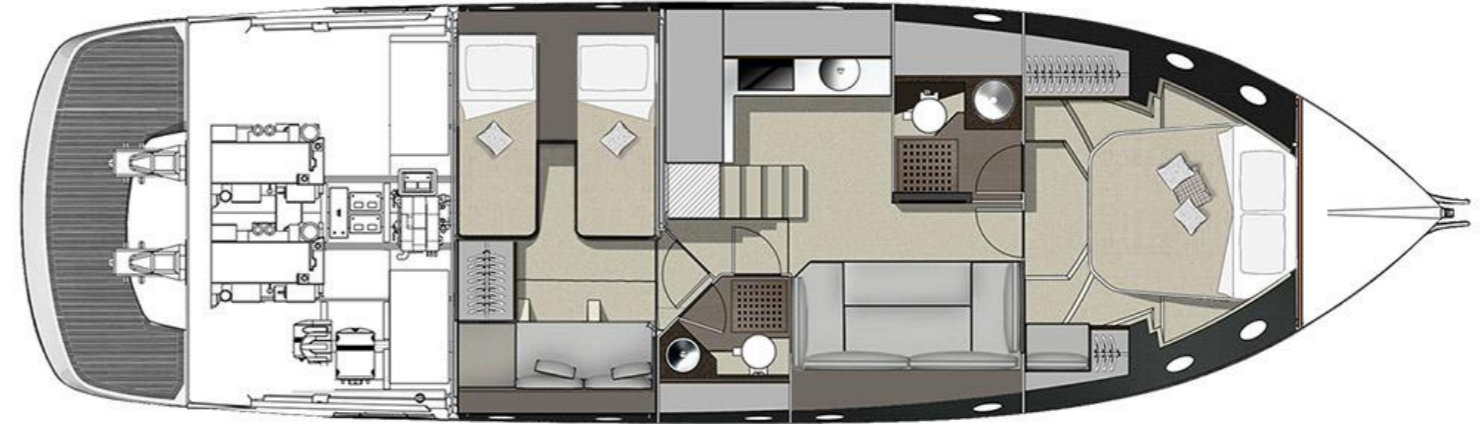

LENGTH
13.82 m

BEAM
4.06 m

Year
2022

Max Speed
29 KNOTS

PRINCIPAL DIMENTIONS

Length overall	13.82m
Beam	4.06 m
Draft	0.96 m
Accommodation	Up to 12 day guests
Crew	3

FUEL, WATER & ENGINES

Engine(s) Make	Volvo Penta
Engine(s) Model	2 x 400 HP
Water Tank	66 Gal
Fuel Tank	206 Gal
Fuel Type	Diesel